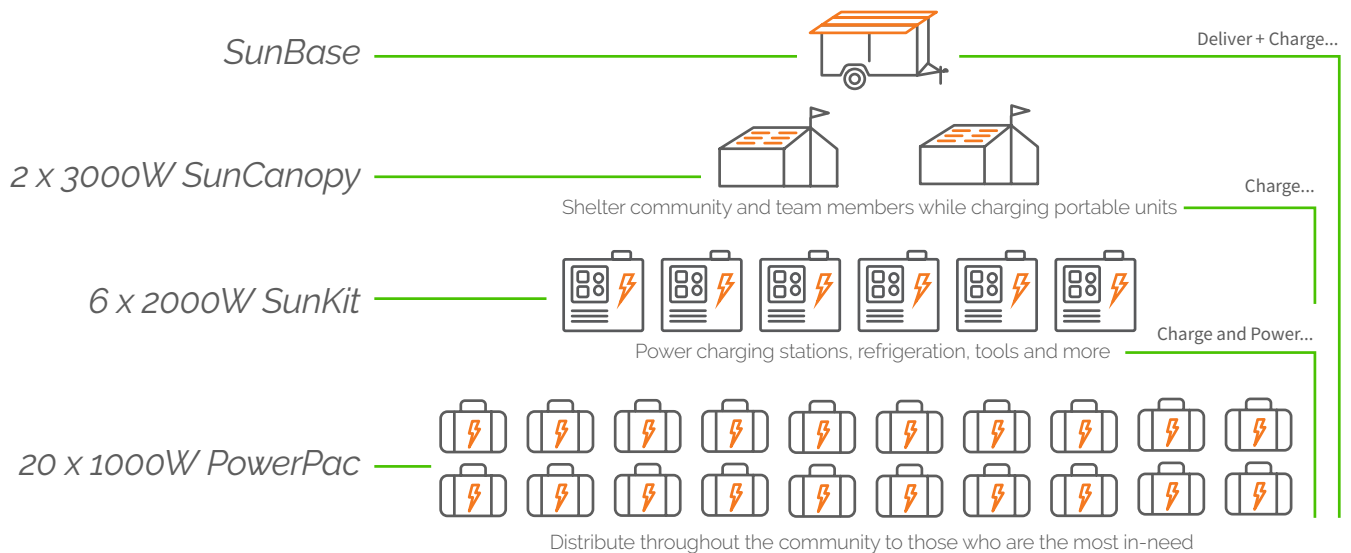

MOSGEN

MOBILE SOLAR GENERATOR NETWORKS

A **mobile, distributed energy solution** of solar power generation and efficient energy delivery for rapid deployment in emergency response situations.

A **MOSGEN** is a powerful bundle of solar power and battery storage equipment that can be rapidly deployed in various locations to provide electricity access in complex settings.

This unique system helps field teams reduce their reliance on single sources of power and fossil-fuel generators by rapidly delivering up to 50 Energy Touch Points (ETPs) during power outages.

A MOSGEN INCLUDES*

SunBase — 1 included per MOSGEN

A mobile trailer equipped with solar panels and substantial energy storage.

- Available in 2.5kW, 4kW & 5kW PV panel input
- A powerful, clean, noiseless command center
- Capable of storing additional equipment including tools, SunCanopies, PowerPacs and more

- 12V, 24V or 48V
- 2000 Watt pure sine wave inverter
- Connect 200W to 2500W of solar input
- Replaceable and upgradable components
- Enclosed or open system available
- Capable of charging PowerPacs, phones and laptops, powering refrigeration, a water pump and even a window a/c unit or induction cooktop**